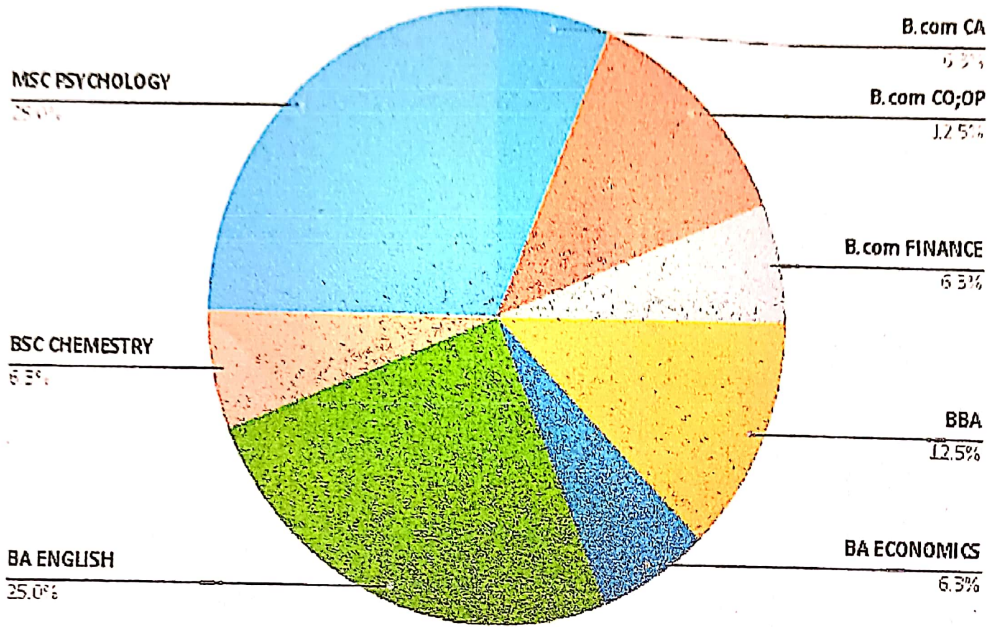

"Empowering the youth for a brighter future."

SAHYA ARTS & SCIENCE COLLEGE

Affiliated to the University of Calicut and recognised by the Govt. of Kerala

An undertaking of Sahya Pravasi Co-operative Society Ltd No. M. 862, Wandoor

Feedback Summary

1. B.com CA:

- Excellent: 1 (100%)
- Very Good: 0
- Good: 0
- Average: 0
- Below Average: 0
- Total: 1 (100%)