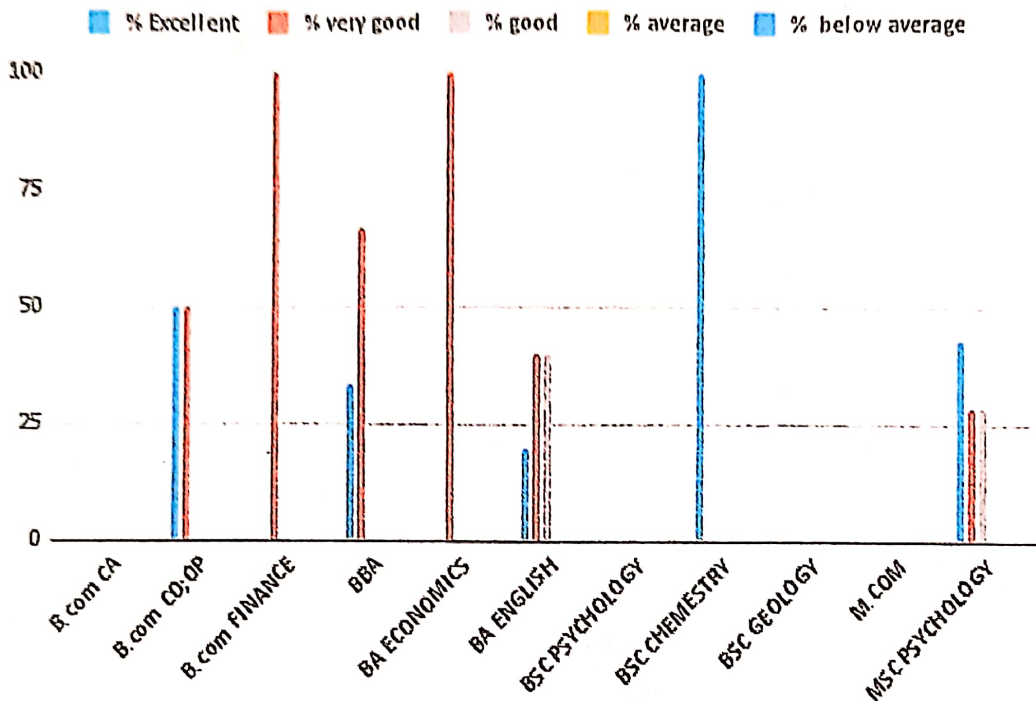

"Empowering the youth for a brighter future"

SANYA ARTS & SCIENCE COLLEGE

Affiliated to the University of Calicut and recognised by the Govt. of Kerala

An undertaking of Sahya Pravasi Co-operative Society Ltd No. M. 862, Wandoor

Feedback Summary

1. B.com CA

- Excellent: 0%
- Very Good: 0%
- Average: 0%
- Good: 0%
- Below Average: 0%

● Feedback: No feedback is available for this program.