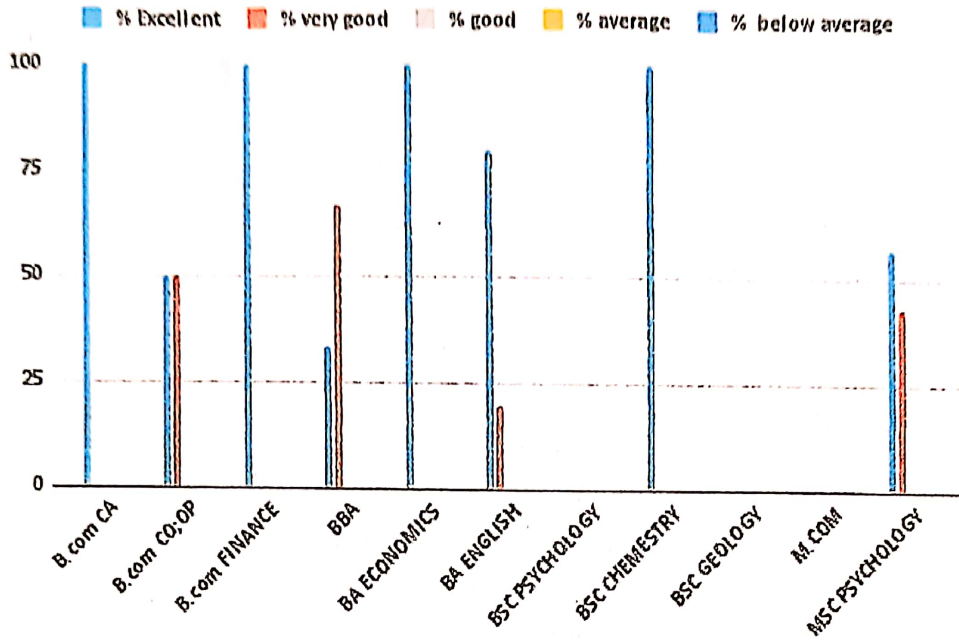

"Empowering the youth for a brighter future"

SAHYA ARTS & SCIENCE COLLEGE

Affiliated to the University of Calicut and recognized by the Govt. of Kerala

An undertaking of Sahya Pravasi Co-operative Society Ltd No. M. 862, Wandoor

Principal
Sahya Arts & Science College
Palamadam, Karad.P.O.-679 339

Principal
Sahya Arts & Science College
Palamadam, Karad.P.O.-679 339

an ISO-9001:2015 Certified Institution and Recognised by UOI as per UGC Act 1956

PALAMADAM | Karad P.O | Wandoor | Malappuram Dt. | Kerala | India - 679339

+91 9207 24 65 55 | 9526 24 65 55

sahyacollege@gmail.com | sahyacollege.ac.in