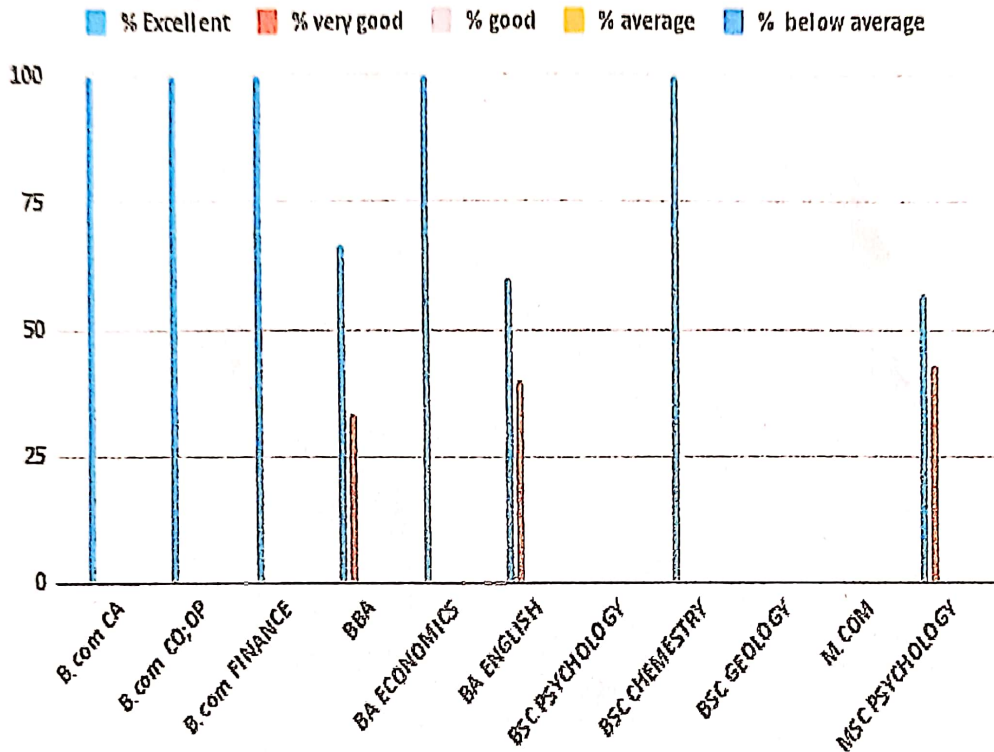

"Empowering the youth for a brighter future"

SAHYA ARTS & SCIENCE COLLEGE

Affiliated to the University of Calicut and recognised by the Govt. of Kerala

An undertaking of Sahya Pravasi Co-operative Society Ltd No. M. 862, Wandoor