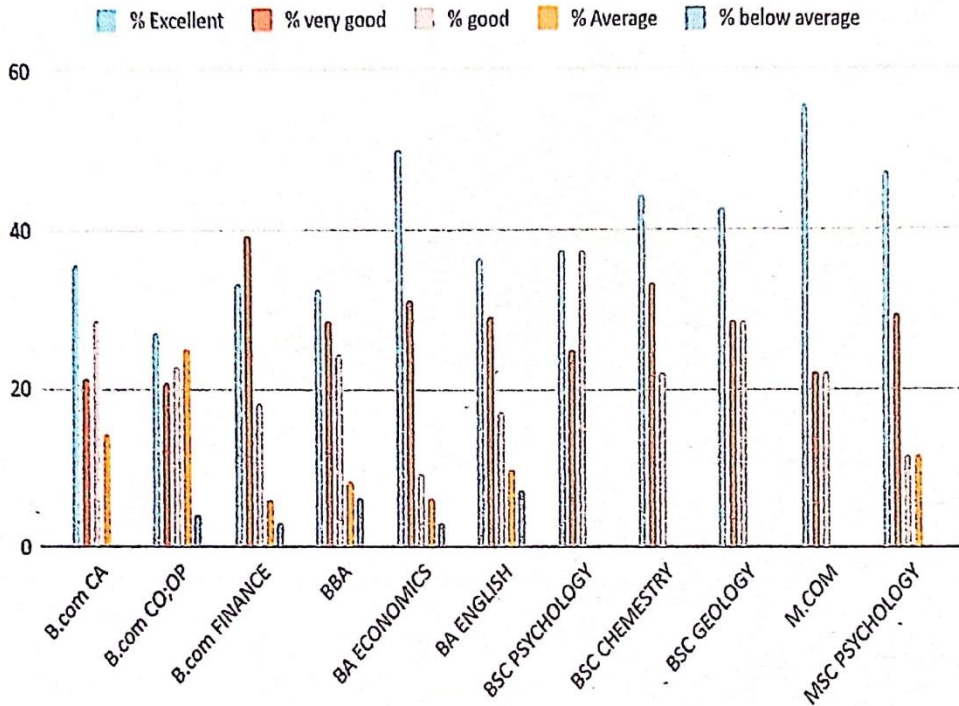

"Empowering the youth for a brighter future"

SAHYA ARTS & SCIENCE COLLEGE

Affiliated to the University of Calicut and recognised by the Govt. of Kerala

An under taking of Sahya Pravasi Co-operative Society Ltd No. M. 862, Wandoor