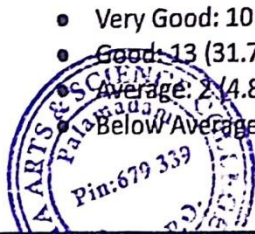

Principal

Sahya Arts & Science College
Palamadam, Karad.P.O.-679 339

PALAMADAM | Karad P.O | Wandoor | Malappuram Dt. | Kerala | India - 679339

+91 9207 24 65 55 | 9526 24 65 55

sahyacollege@gmail.com | sahyacollege.ac.in