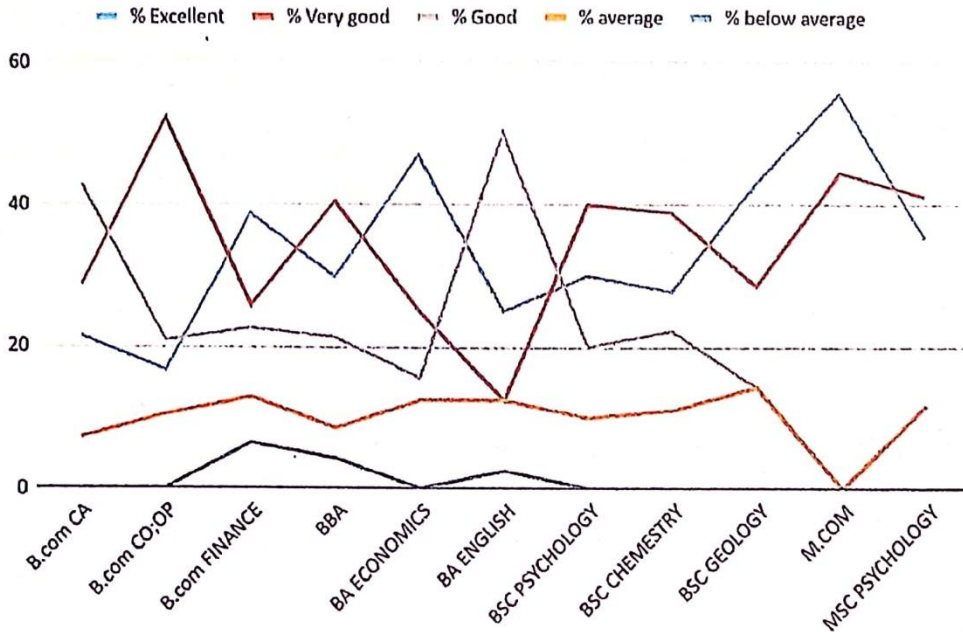

"Empowering the youth for a brighter future"

SAHYA ARTS & SCIENCE COLLEGE

Affiliated to the University of Calicut and recognised by the Govt. of Kerala

An under taking of Sahya Pravasi Co-operative Society Ltd No. M. 862, Wandoor