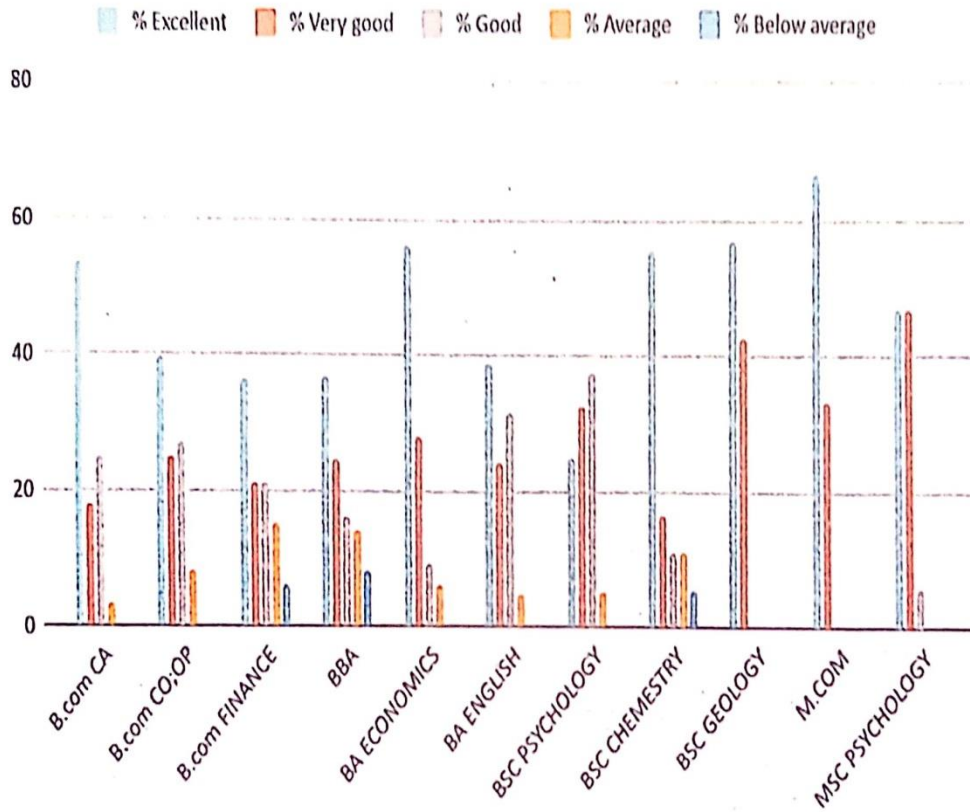

"Empowering the youth for a brighter future"

SAHYA ARTS & SCIENCE COLLEGE

Affiliated to the University of Calicut and recognised by the Govt. of Kerala

An under taking of Sahya Pravasi Co-operative Society Ltd No. M. 862, Wandoor

FEEDBACK SUMMARY

1. B.com CA:

- Excellent: 15 (53.57%)
- Very Good: 5 (17.86%)
- Good: 7 (25%)
- Average: 1 (3.57%)
- Below Average: 0 (0%)

Feedback: Overall, there is a strong positive response, with 71.43% rating the teachers' clarification of queries as Excellent or Very Good.

Principal
Sahya Arts & Science College
Palamadam, Karad, P.O.-679 339

Principal
Sahya Arts & Science College
Palamadam, Karad, P.O.-679 339

PALAMADAM | Karad P.O | Wandoor | Malappuram Dt. | Kerala | India - 679339

+91 9207 24 65 55 | 9526 24 65 55

sahyacollege@gmail.com | sahyacollege.ac.in