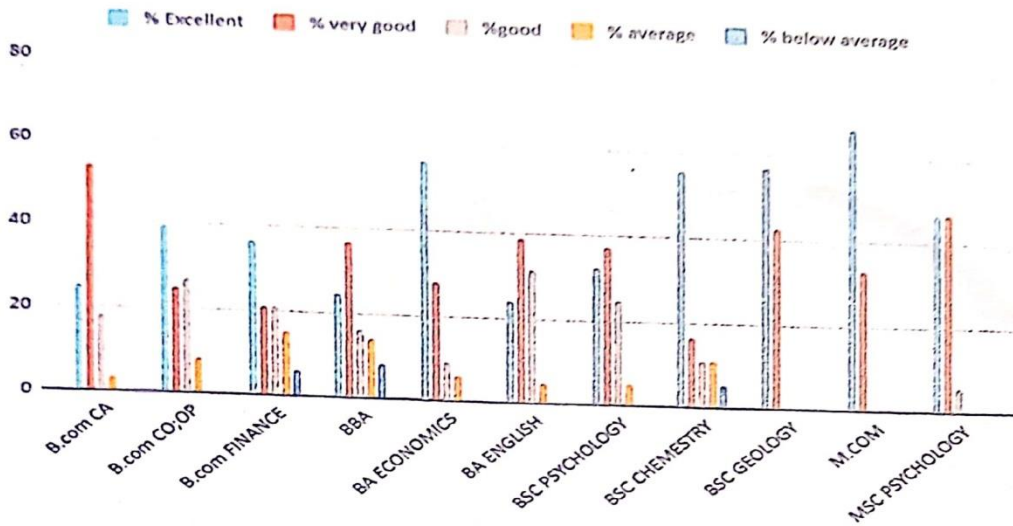

"Empowering the youth for a brighter future"

SAHYA ARTS & SCIENCE COLLEGE

Affiliated to the University of Calicut and recognised by the Govt. of Kerala

An under taking of Sahya Pravasi Co-operative Society Ltd No. M. 862, Wandoor

Feedback Summary

B.com CA:

- Excellent: 7 (25%)
- Very Good: 15 (53.57%)
- Good: 5 (17.86%)
- Average: 1 (3.57%)
- Below Average: 0 (0%)

Summary: The majority of students (78.57%) rated the quality of drinking water and washroom hygiene as either excellent or very good, indicating a high level of satisfaction.

B.com CO-OP:

- Excellent: 19 (39.58%)
- Very Good: 12 (25%)
- Good: 13 (27.08%)
- Average: 4 (8.33%)
- Below Average: 0 (0%)

Summary: Students in the B.com CO-OP program generally rated the accessibility of clean drinking water and hygienic washrooms positively with 64.58% rating it as excellent or very good.

B.com FINANCE:

- Excellent: 12 (36.36%)
- Very Good: 7 (21.21%)
- Good: 7 (21.21%)
- Average: 5 (15.15%)
- Below Average: 2 (6.06%)

Principal
Sahya Arts & Science College
Palamadam, Karad.P.O.-679 339

Sahya Arts & Science College
Palamadam, Karad.P.O.-679 339

An ISO 9001:2015 Certified Institution and Recognised by U(t) as per UGC Act 1956

PALAMADAM | Karad P.O | Wandoor | Malappuram DL | Kerala | India - 679339

+91 9207 24 65 55 | 9526 24 65 55

sahyacollege@gmail.com | sahyacollege.ac.in