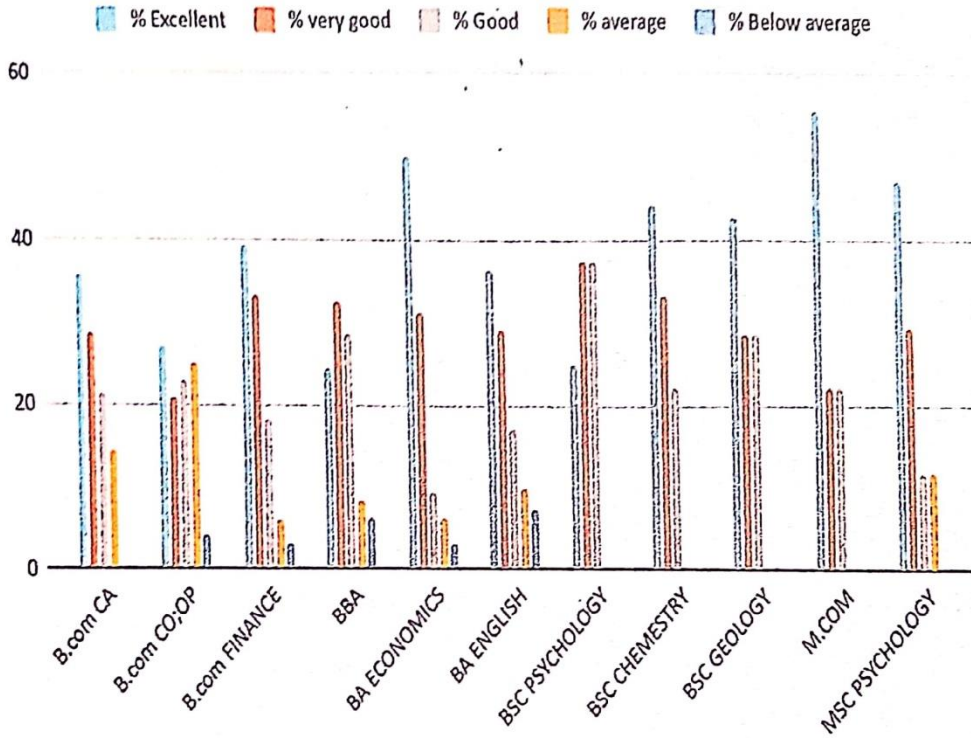

"Empowering the youth for a brighter future"

SAHYA ARTS & SCIENCE COLLEGE

Affiliated to the University of Calicut and recognised by the Govt. of Kerala

An under taking of Sahya Pravasi Co-operative Society Ltd No. M. 862, Wandoor