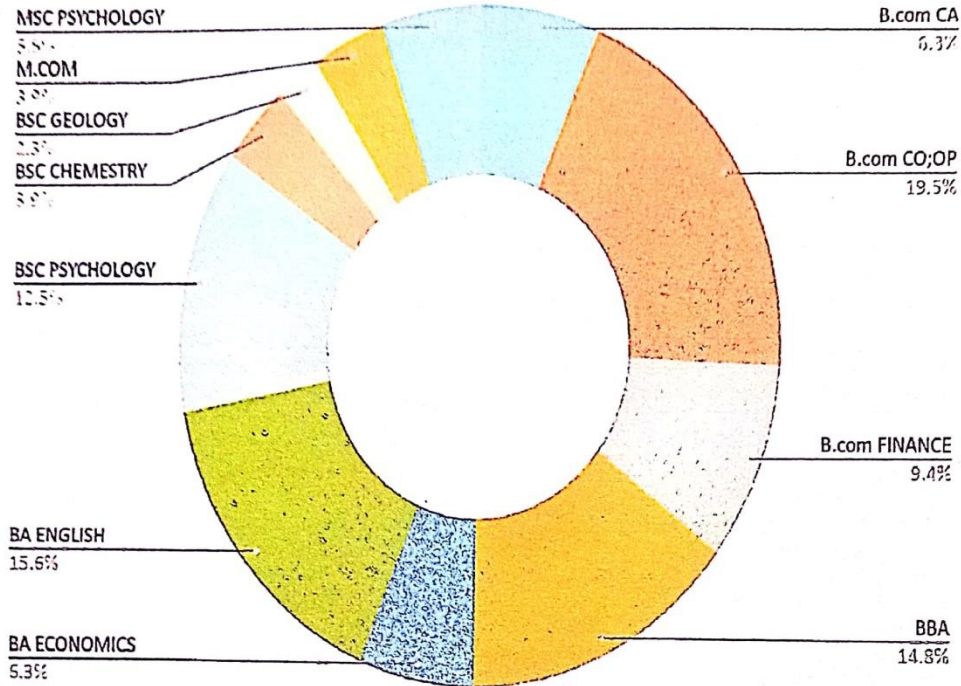

"Empowering the youth for a brighter future"

SAHYA ARTS & SCIENCE COLLEGE

Affiliated to the University of Calicut and recognised by the Govt. of Kerala

An under taking of Sahya Pravasi Co-operative Society Ltd No. M. 862, Wandoor