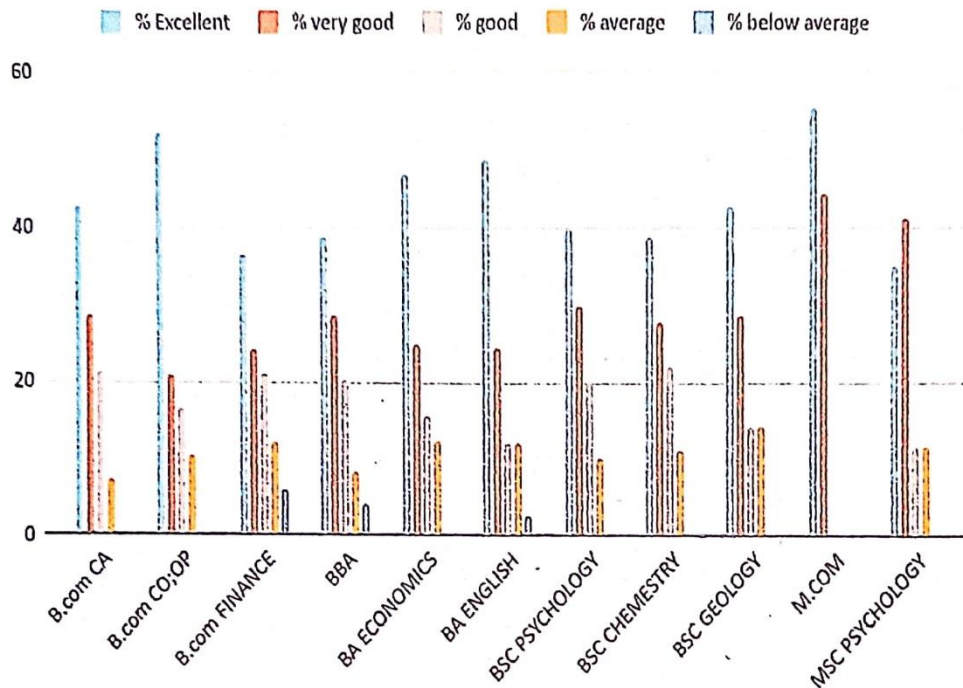

"Empowering the youth for a brighter future"

SAHYA ARTS & SCIENCE COLLEGE

Affiliated to the University of Calicut and recognised by the Govt. of Kerala

An under taking of Sahya Pravasi Co-operative Society Ltd No. M. 862, Wandoor

Feedback Summary

1. **B.com CA:**
   - Majority rated it as Excellent (42.86%), followed by Very Good (28.57%).
   - No respondents rated it Below Average.
2. **B.com CO-OP:**
   - Majority rated it as Excellent (52.08%), followed by Good (16.67%).
   - No respondents rated it Below Average.
3. **B.com FINANCE:**
   - Majority rated it as Excellent (36.36%), followed by Very Good (24.24%).
   - Only a few respondents rated it Below Average (6.06%).
4. **BBA:**
   - Majority rated it as Excellent (38.78%), followed by Very Good (28.57%).
   - No respondents rated it Below Average.
5. **BA ECONOMICS:**
   - Majority rated it as Excellent (46.88%), followed by Very Good (25%).
   - No respondents rated it Below Average.

Principal
Sahya Arts & Science College
Palamadam, Karad.P.O.-679 339

Principal

An ISO 9001:2015 Certified Institution and Recognised by the Government of Kerala
PALAMADAM | Karad P.O | Wandoor | Malappuram District | Kerala | India - 679339
+91 9207 24 65 55 | 9526 24 65 55
sahyacollege@gmail.com | sahyacollege.ac.in