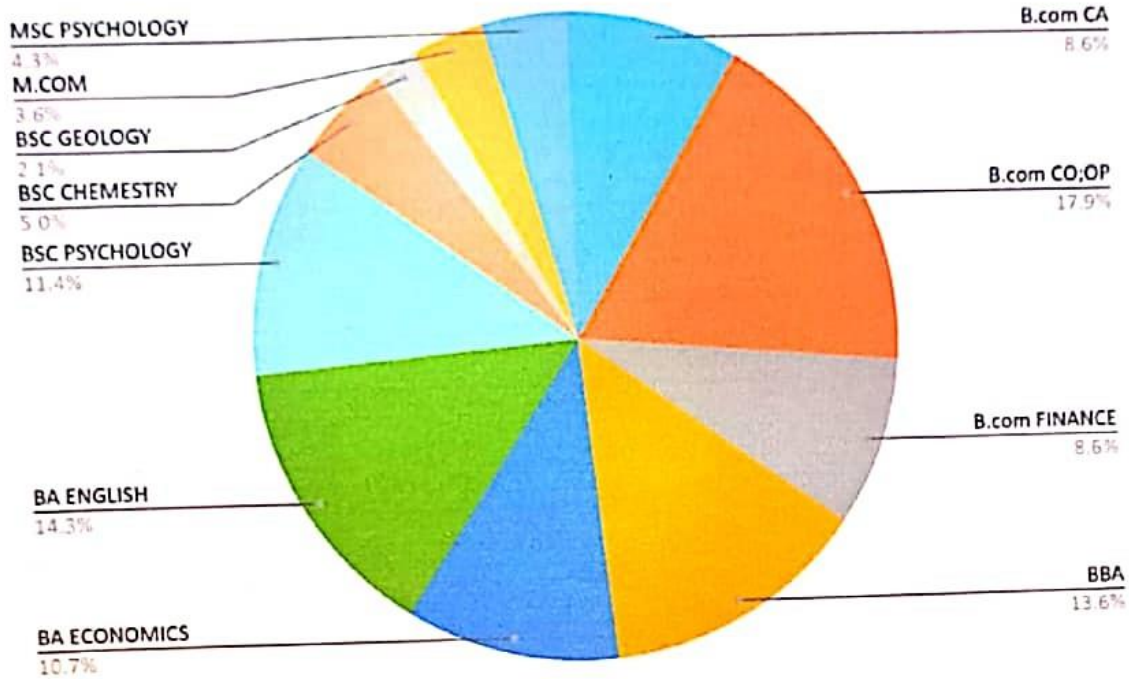

"Empowering the youth for a brighter future"

SAHYA ARTS & SCIENCE COLLEGE

Affiliated to the University of Calicut and recognised by the Govt. of Kerala

An under taking of Sahya Pravasi Co-operative Society Ltd No. M. 862, Wandoor

FEEDBACK SUMMARY

1. B.com CA:

- Excellent: 12 (42.86%)
- Very Good: 8 (28.57%)
- Good: 6 (21.43%)
- Average: 2 (7.14%)
- Below Average: 0 (0%)

Feedback: Overall, there is a majority of positive responses with 71.43% rating the teaching quality as Excellent or Very Good.

2. B.com CO;OP:

- Excellent: 25 (52.08%)
- Very Good: 10 (20.83%)
- Good: 8 (16.67%)
- Average: 5 (10.42%)
- Below Average: 0 (0%)

Feedback: The majority of responses are positive, with 72.91% rating the teaching quality as Excellent or Very Good.