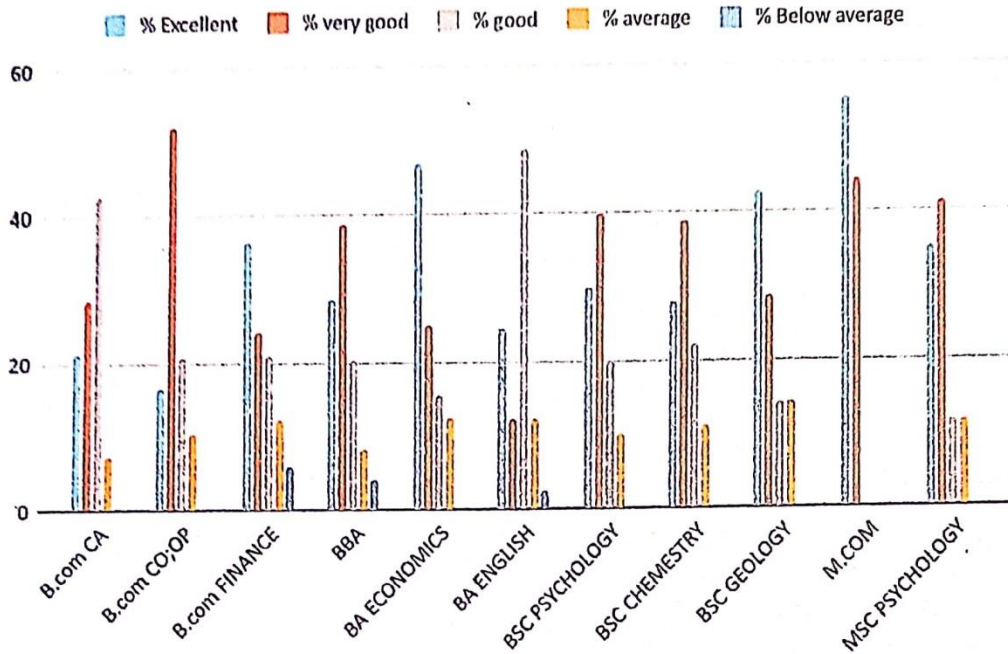

"Empowering the youth for a brighter future"

SANYA ARTS & SCIENCE COLLEGE

Affiliated to the University of Calicut and recognised by the Govt. of Kerala

An under taking of Sahya Pravasi Co-operative Society Ltd No. M. 862, Wandoor